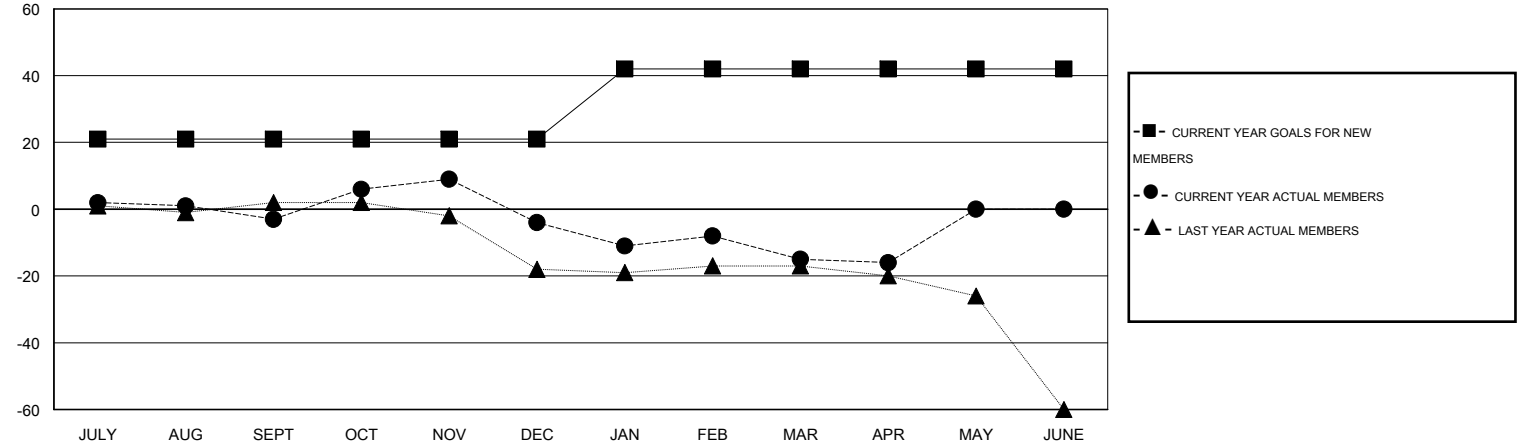

MONTHLY MEMBERSHIP PROGRESS REPORT

District 123

Results as of: 4/30/2015

GMT: MIKLOS HORVATH

LOCATION RUSSIAN FEDERATION

GMT CA 4

Clubs					Members				
RESULTS FOR 2014-2015					RESULTS FOR 2014-2015				
QUARTER	NEW CLUB GOAL	NEW CLUBS	DROPPED CLUBS	NET GAIN/LOSS	QUARTER	NEW MEMBER GOAL	CHARTER AND NEW MEMBERS ADDED	DROPPED MEMBERS	NET GAIN/LOSS
JULY/AUG/SEPT	1	0	0	0	JULY/AUG/SEPT	21	2	5	-3
OCT/NOV/DEC	0	0	1	-1	OCT/NOV/DEC	0	16	17	-1
JAN/FEB/MAR	1	0	0	0	JAN/FEB/MAR	21	3	14	-11
APR/MAY/JUNE	0	0	0	0	APR/MAY/JUNE	0	0	1	-1

GOALS AND ACTUAL NEW CLUBS CUMULATIVE

GOALS AND ACTUAL MEMBERS CUMULATIVE

DROPPED CLUBS: 1	6 CLUBS OF 21 ADDED 1 OR MORE NEW MEMBERS	<u>GENDER DISTRIBUTION</u>	
<u>DROPPED MEMBERS</u>		MALE	132 (55.00%)
DECEASED	1	FEMALE	108 (45.00%)
CLUB CANCELLED	12	<u>FAMILY UNIT MEMBERS</u> 15	
OTHER	24	<u>HEAD OF HOUSEHOLD</u> 6	
TOTAL	37	<u>NON-HEAD OF HOUSEHOLD</u> 9	